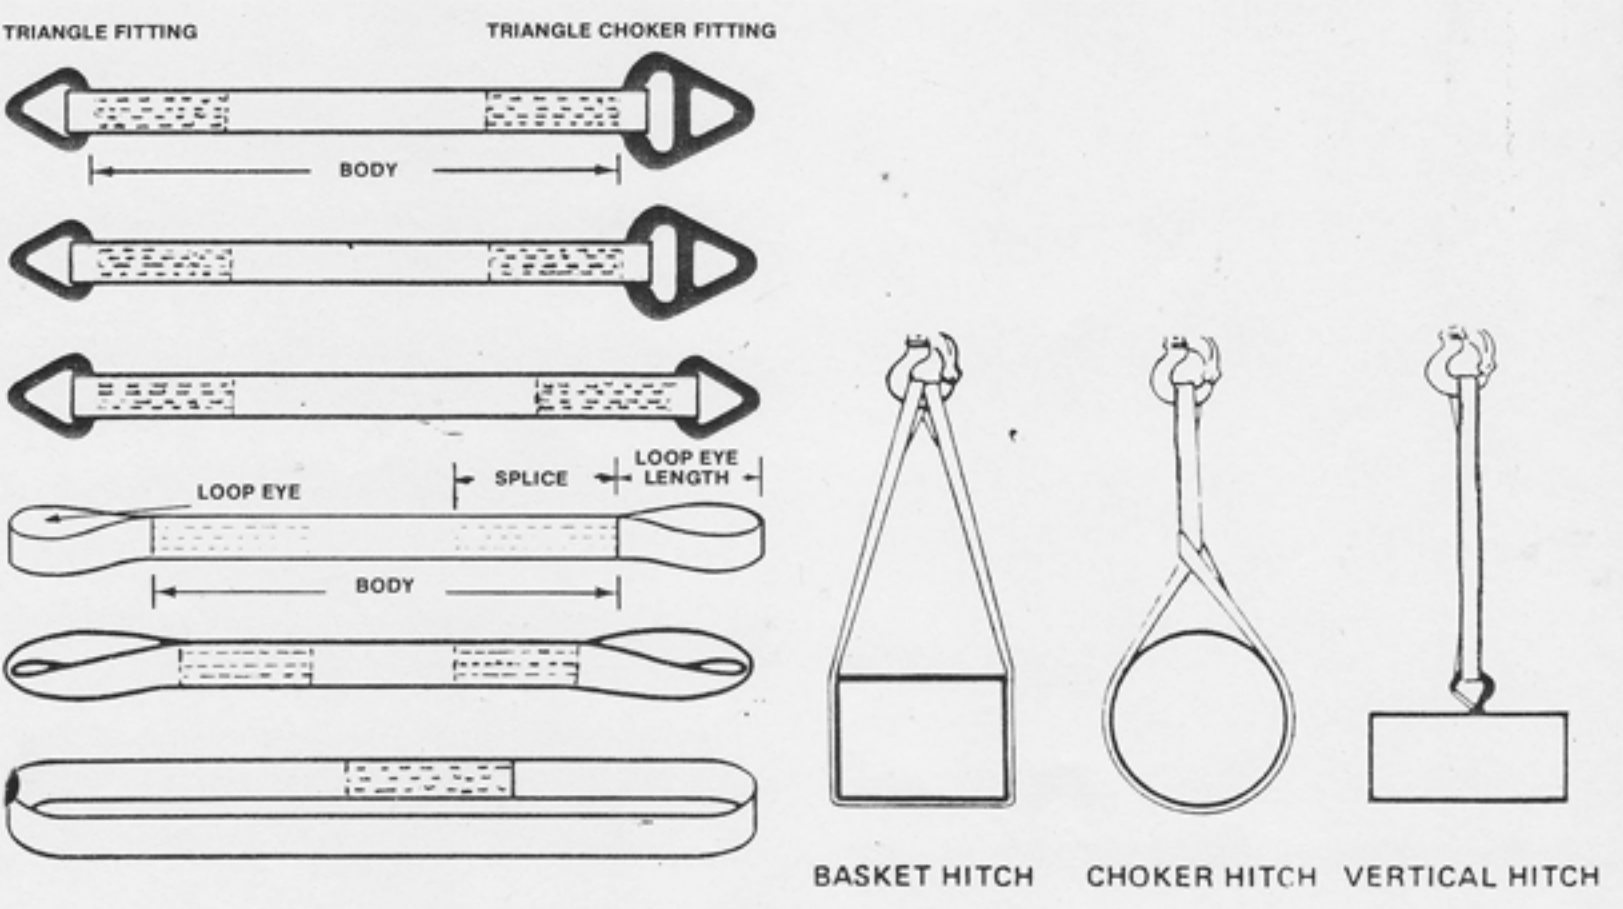

Nylon Slings

Heavy Duty Slings

Sling Width	Cat No.	Eye Length	Vertical	Basket	Choker
1"	EET-2-901	9"	3,200	6,400	2,600
2"	EET-2-902	9"	6,400	12,800	5,100
3"	EET-2-903	12"	8,900	17,800	7,100
4"	EET-2-904	12"	11,500	23,000	9,200
6"	EET-2-906	15"	16,300	32,600	13,100

Heavy Weight Lifter Slings

Sling Width	Cat No.	Eye Length	Vertical	Basket	Choker
8"	EET-2-908	18"	20,500	41,000	16,400
10"	EET-2-910	18"	24,000	48,000	19,200
12"	EET-2-912	24"	26,900	53,700	21,500